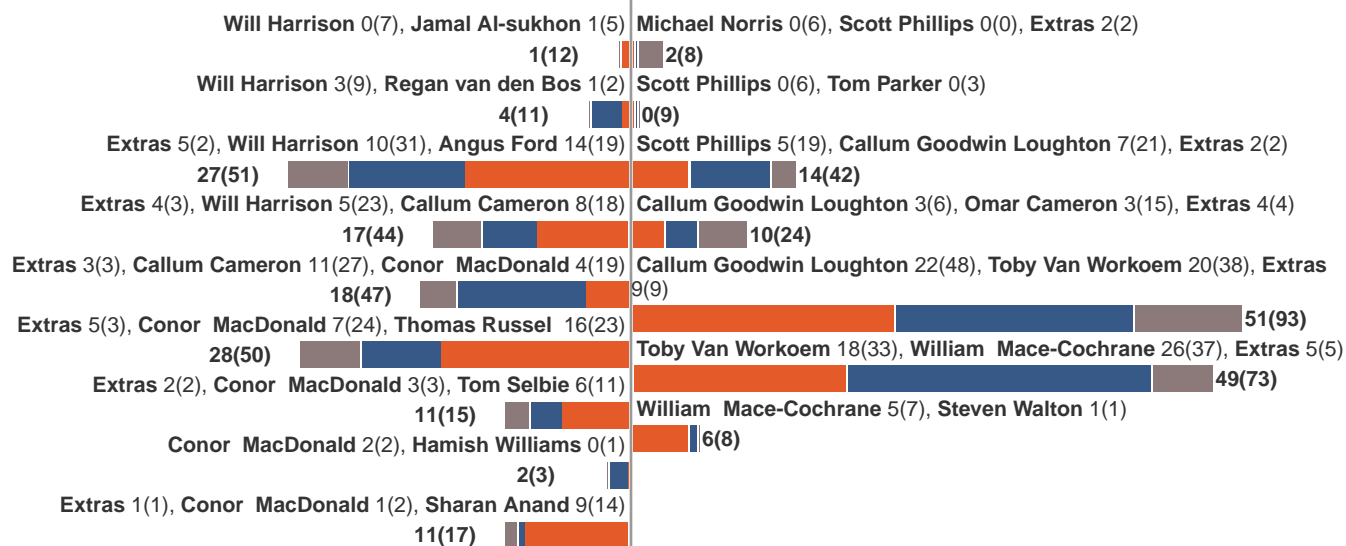

Match Partnerships

Hadlee, Y8

Ellis, Y8