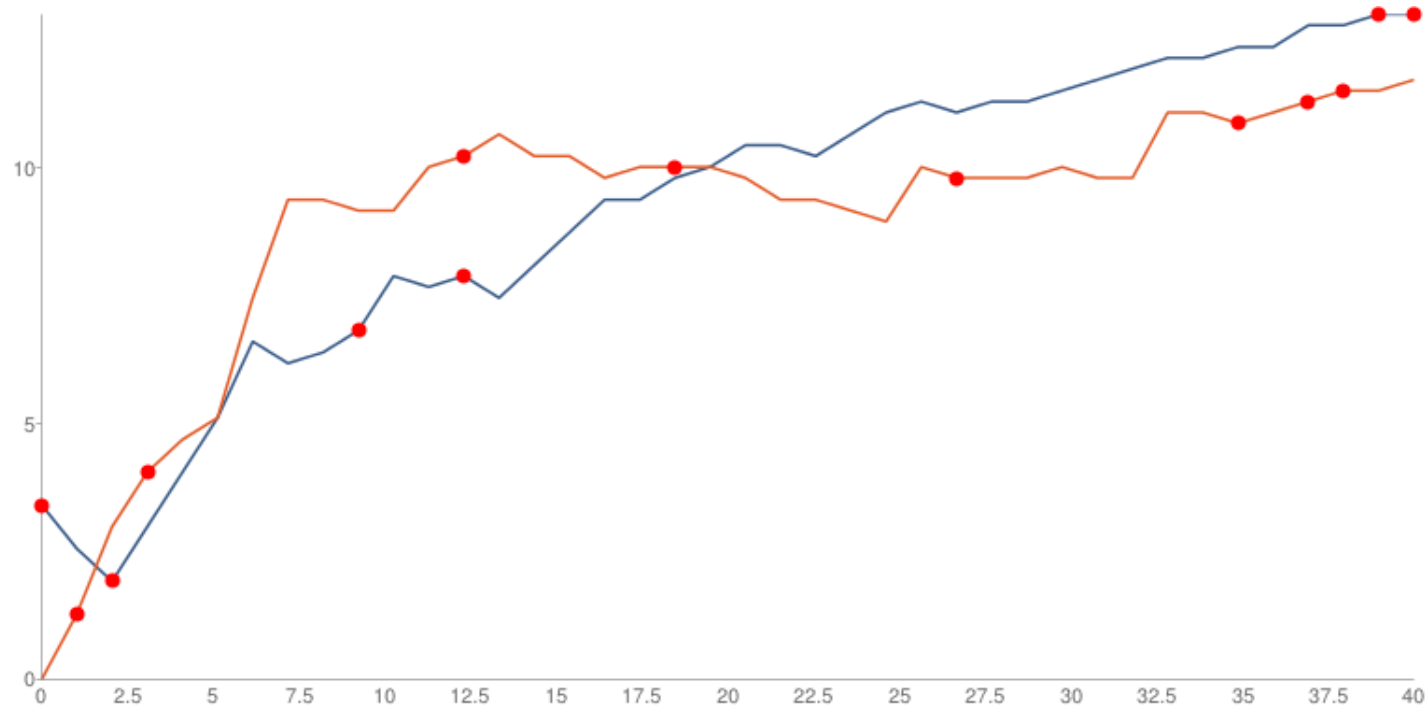

RPO

Match Partnerships

Hadlee, Y8

Ellis, Y8